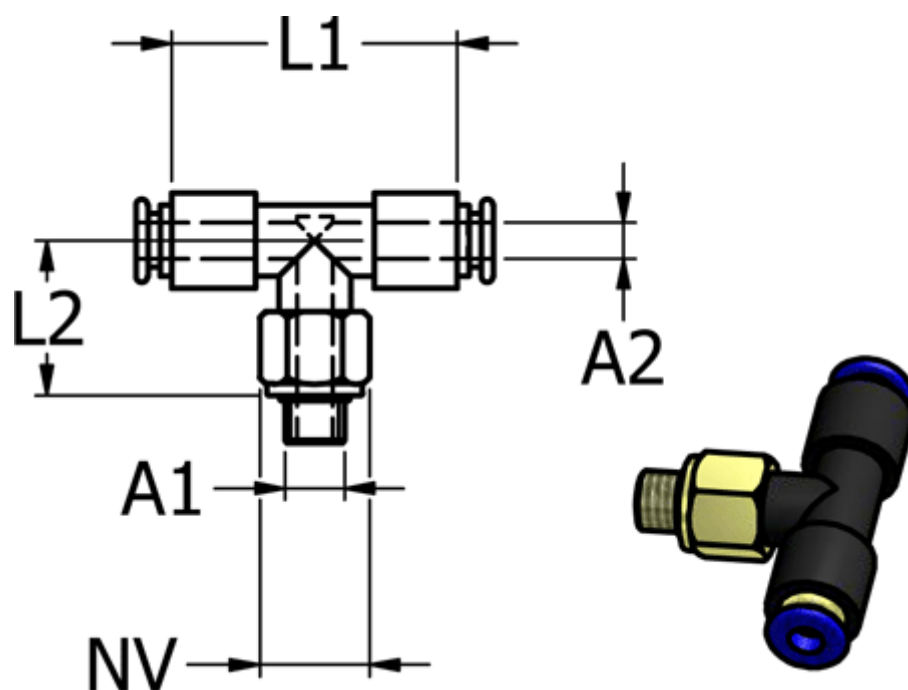

Article number: 586PBG186

Description: Mini Push-in PBG186, Tee, swivel, Ø6/G 1/8"/Ø6

Measures

Ext. hose diameter A2	= 6 mm
L1	= 32
L2	= 16.5
NV	= 14
Thread A1	=